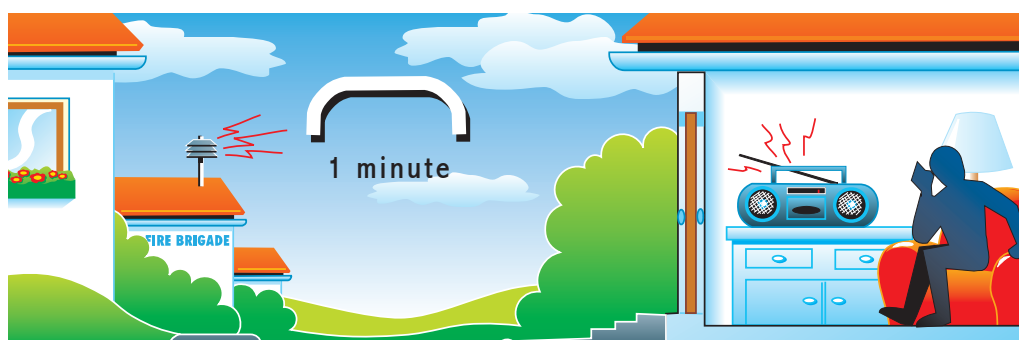

WARNING AND ALERTING SIGNALS IN AN EMERGENCY

1. WARNING

Continuous steady tone for 3 minutes - **APPROACHING DANGER**
Turn on Austrian radio or TV, observe protective measures

2. ALARM

Ascending and descending whine for 1 minute - **IMMINENT DANGER**
Go to sheltered places, follow instructions on radio and TV

3. ALL-CLEAR

Continuous steady tone for 1 minute - **END OF DANGER**
Observe instructions announced on Austrian radio and TV